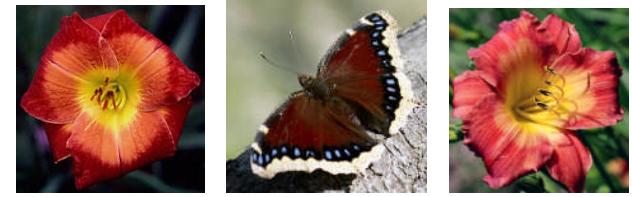

fulva 'Flora Plena' Coneflower 'Kim's Knee-High' Nanuq

Golden Chimes Hosta 'Striptease'

Heidi Eidelweiss Jungle Beauty Broken Heart

Wide Wide World Coneflower 'White Swan'

Yellow Explosion Rosy Returns VT Star Pink

Lady Lucille Lupines Swallowtail Kite

Condilla Red Volunteer Diamond Anniversary

Witch's Stick (limited availability)

GOLDEN SKEP FARM

photo taken by MARTIN MILLER of Berlin

Night Beacon Double Dandelion Fat Lady Sings

Magic Carpet Ride Mourning Cloak (Our first garden visitor in 2007) Bittersweet Honey

Bold Tiger Rose Emily Champagne Taffy

Pink Ambrosia Barbary Corsair Empire State

German Iris 'Rare Treat' Lily Pond Resident