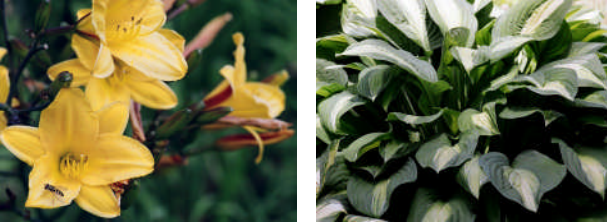

fulva 'Flora Plena' Coneflower 'Kim's Knee-High' Nanuq

Golden Chimes Hosta 'Striptease'

Heidi Eidelweiss Jungle Beauty Broken Heart

Wide Wide World Coneflower 'White Swan'

Yellow Explosion Rosy Returns VT Star Pink

Lady Lucille Lupines Swallowtail Kite

Condilla Red Volunteer Diamond Anniversary

Witch's Stick (limited availability)

GOLDEN SKEP FARM

photo taken by MARTIN MILLER of Berlin

Night Beacon Double Dandelion Fat Lady Sings

Magic Carpet Ride Mourning Cloak (Our first garden visitor in 2007) Bittersweet Honey

Bold Tiger Rose Emily Champagne Taffy

Pink Ambrosia Barbary Corsair Empire State

German Iris 'Rare Treat' Lily Pond Resident