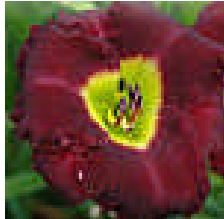

Some of the New and Encore Varieties of Potted and Field Grown Daylilies at Golden Skep Farm ~ www.goldenskepfarm.com ~ 2011

Big Blue \$10

Bradley Bernard \$14

Caracalla Treasure \$18

Carol Sing \$10

Damsel In Distress \$15

Double Pom Pom \$20

Double River Wye \$18

Earlybird Cardinal \$15

Elizabeth Salter \$10

Evening Enchantment \$15

Flameburst \$18

Flamingo Dance \$18

Flamingo Fantasy \$12