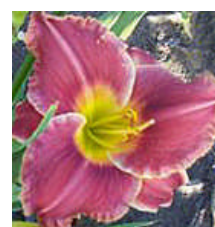

Notify Ground Crew \$18

On and On \$17

Pat Neumann \$20

Pink Monday \$18

Raspberry Star \$15

Return A Smile \$12

Rose Katherine \$11

Rose Finale \$14

Roses In Snow \$15

Siloam Leo's Joy \$11

Siloam Robbie Bush \$15

Spirit Fox \$18

Super Honor \$11

Twilight Tarantula \$20

On The Web \$18

Ruby Spider \$16