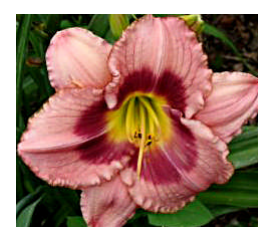

Double Pom Pom \$20

Double River Wye \$18

Earlybird Cardinal \$15

Elizabeth Salter \$10

Evening Enchantment \$15

Flameburst \$18

Flamingo Dance \$18

Flamingo Fantasy \$12

Notify Ground Crew \$18

On and On \$17

Pat Neumann \$20

Pink Monday \$18

Raspberry Star \$15

Return A Smile \$12

Rose Katherine \$11

Rose Finale \$14

Roses In Snow \$15

Siloam Leo's Joy \$11

Siloam Robbie Bush \$15

Spirit Fox \$18

Super Honor \$11

Twilight Tarantula \$20

On The Web \$18

Ruby Spider \$16