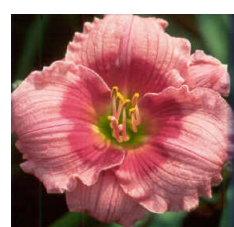

Notify Ground Crew \$18

On and On \$17

Pat Neumann \$20

Pink Monday \$18

Raspberry Star \$15

Return A Smile \$12

Rose Katherine \$11

Rose Finale \$14

Roses In Snow \$15

Siloam Leo's Joy \$11

Siloam Robbie Bush \$15

Spirit Fox \$18

Super Honor \$11

Twilight Tarantula \$20

On The Web \$18

Ruby Spider \$16