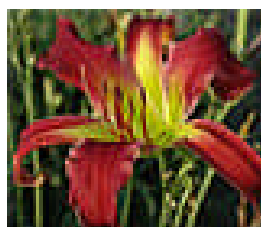

Notify Ground Crew \$18

On and On \$17

Pat Neumann \$20

Pink Monday \$18

Raspberry Star \$15

Return A Smile \$12

Rose Katherine \$11

Rose Finale \$14

Roses In Snow \$15

Siloam Leo's Joy \$11

Siloam Robbie Bush \$15

Spirit Fox \$18

Super Honor \$11

Twilight Tarantula \$20

On The Web \$18

Ruby Spider \$16