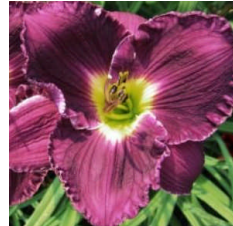

Some of the New and Encore Varieties of Potted and Field Grown Daylilies at Golden Skep Farm ~ www.goldenskepfarm.com ~ 2011

Big Blue \$10

Bradley Bernard \$14

Caracalla Treasure \$18

Carol Sing \$10

Damsel In Distress \$15

Double Pom Pom \$20

Double River Wye \$18

Earlybird Cardinal \$15

Elizabeth Salter \$10

Evening Enchantment \$15

Flameburst \$18

Flamingo Dance \$18

Flamingo Fantasy \$12

Joe Barbre \$16

Katherine Harris \$18

Lady Grosvenor \$20

Lavender Bonnet \$18

Luxury Lace \$15

Mainly for Pleasure \$15

Mister Twister \$25

Nosferatu \$16

Notify Ground Crew \$18

On and On \$17

Pat Neumann \$20

Pink Monday \$18

Raspberry Star \$15

Return A Smile \$12

Rose Katherine \$11

Rose Finale \$14