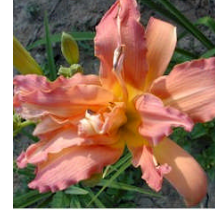

Some of the New and Encore Varieties of Potted and Field Grown Daylilies at Golden Skep Farm ~ www.goldenskepfarm.com ~ 2011

Big Blue \$10

Bradley Bernard \$14

Caracalla Treasure \$18

Carol Sing \$10

Damsel In Distress \$15

Double Pom Pom \$20

Double River Wye \$18

Earlybird Cardinal \$15

Elizabeth Salter \$10

Evening Enchantment \$15

Flameburst \$18

Flamingo Dance \$18

Flamingo Fantasy \$12