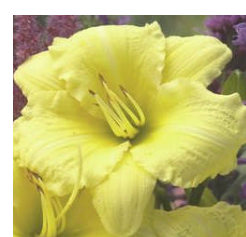

Going Bananas $15