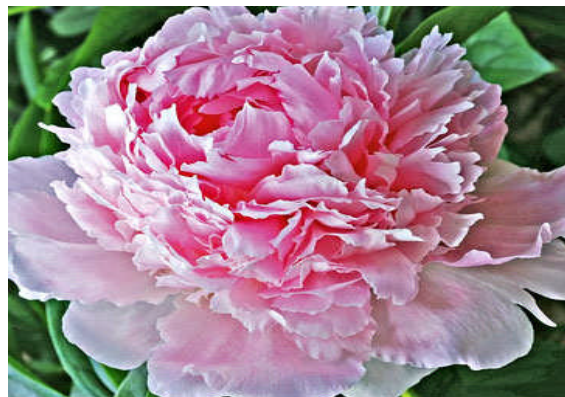

**Additional
PAEONIES
for 2010:**

Bowl of Cream
30-36" Height
Large bowl-shaped double pure-white

Bunker Hill
30"-32" Height
Vibrant deep pink double

**ALL VARIETIES
\$19.95**

Lady Orchid
28-30" Height
Slightly fragrant, soft lavender-pink

Seashell
3-4' Height
One of the best pink singles.
A Gold Medal winner

Whopper
30-34" Height
Lightly fragrant soft pink